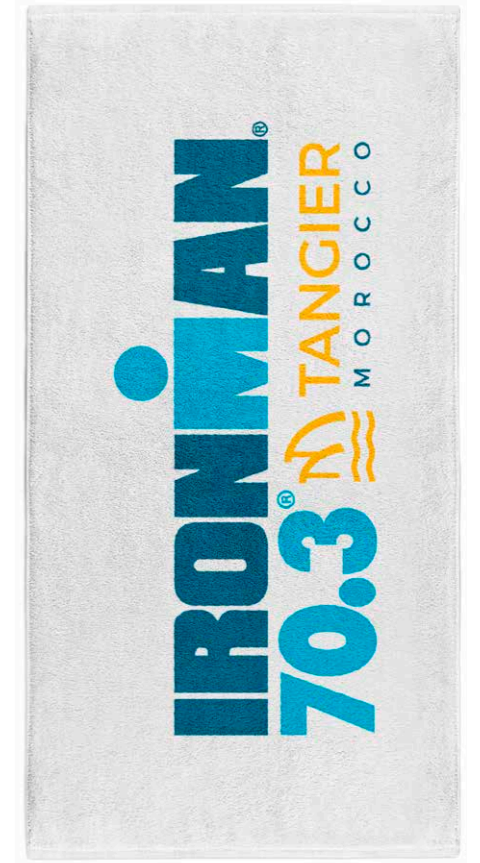

WOMEN'S SWIMSUIT
IRONMAN TANGIER WHITE

JAMMER
IRONMAN TANGIER BLUE

TOWEL IRONMAN TANGIER DEGREE

// **TOWEL**

TOWEL IRONMAN TANGIER WHITE

MEN'S SHORT SLEEVE CYCLING JERSEY
IRONMAN TANGIER LIME

// CYCLING JERSEY