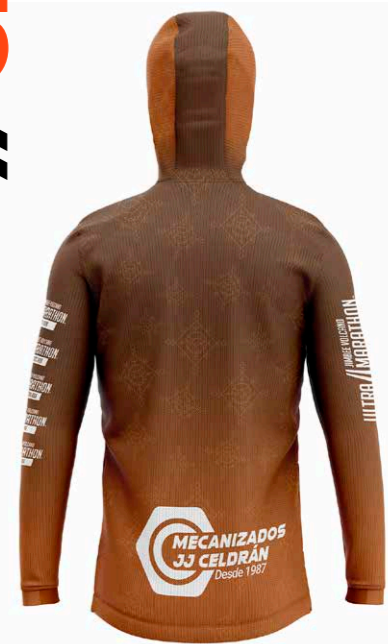

// SPORT HOODIE

SPORT HOODIE
VOLCANO CARTAGENA BACK