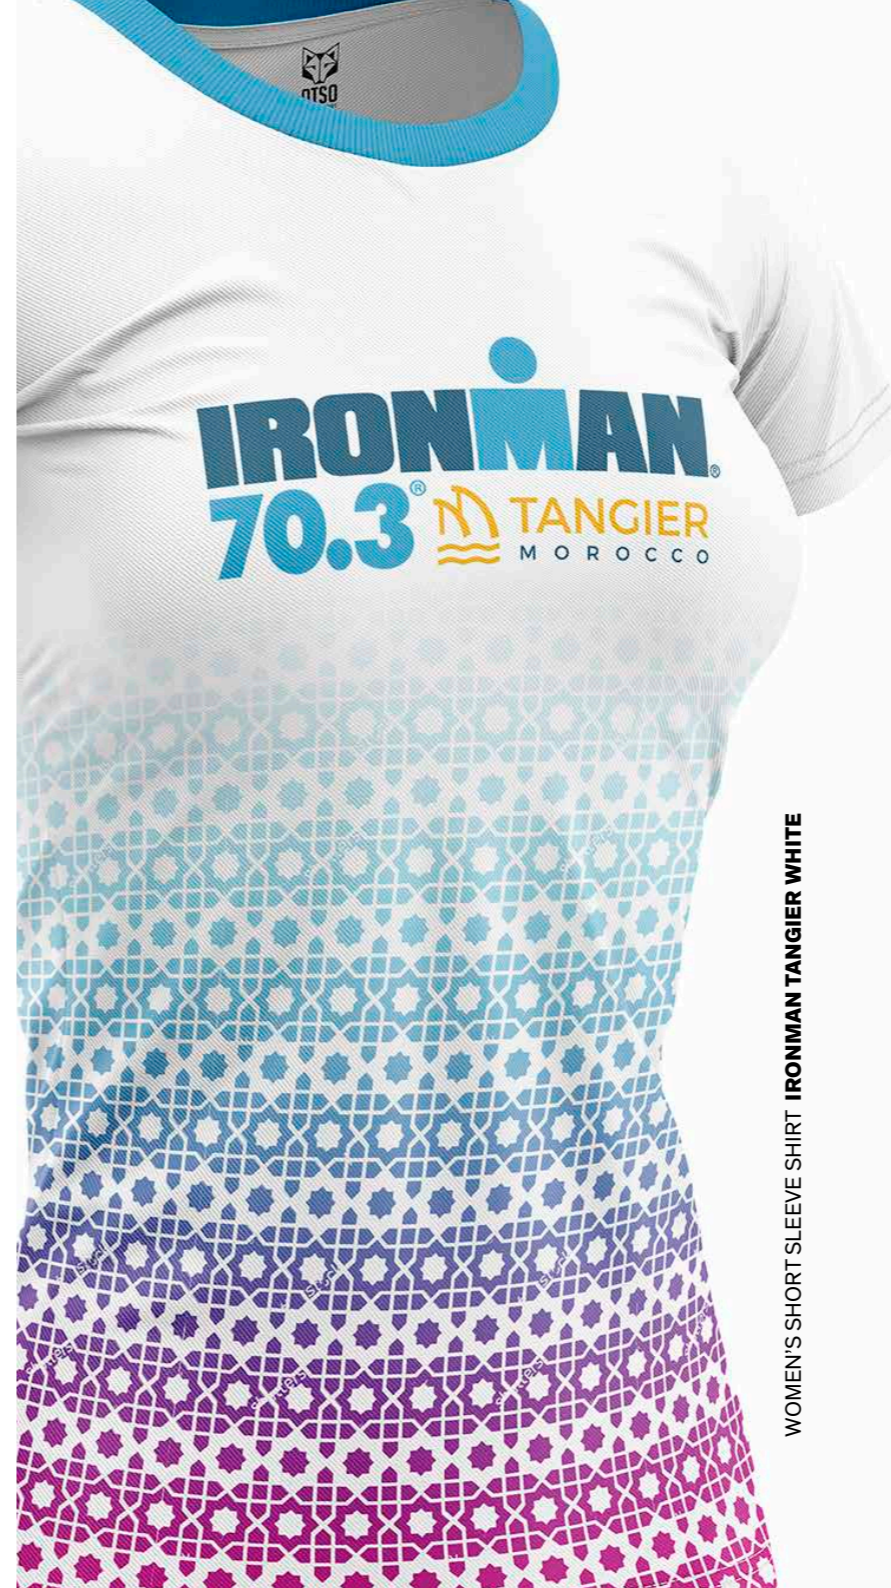

POL ESPARGARÓ MEN'S SHORT SLEEVE SHIRT **POL44** / GLOVES, HEAD TUBE & HAT WOLF / PHOTO **ROGER SALANOVA**

MEN'S SHORT SLEEVE SHIRT **IRONMAN TANGIER BLUE**

05 IRONMAN TANGIER // T-SHIRTS

MEN'S SHORT SLEEVE SHIRT
IRONMAN TANGIER WHITE