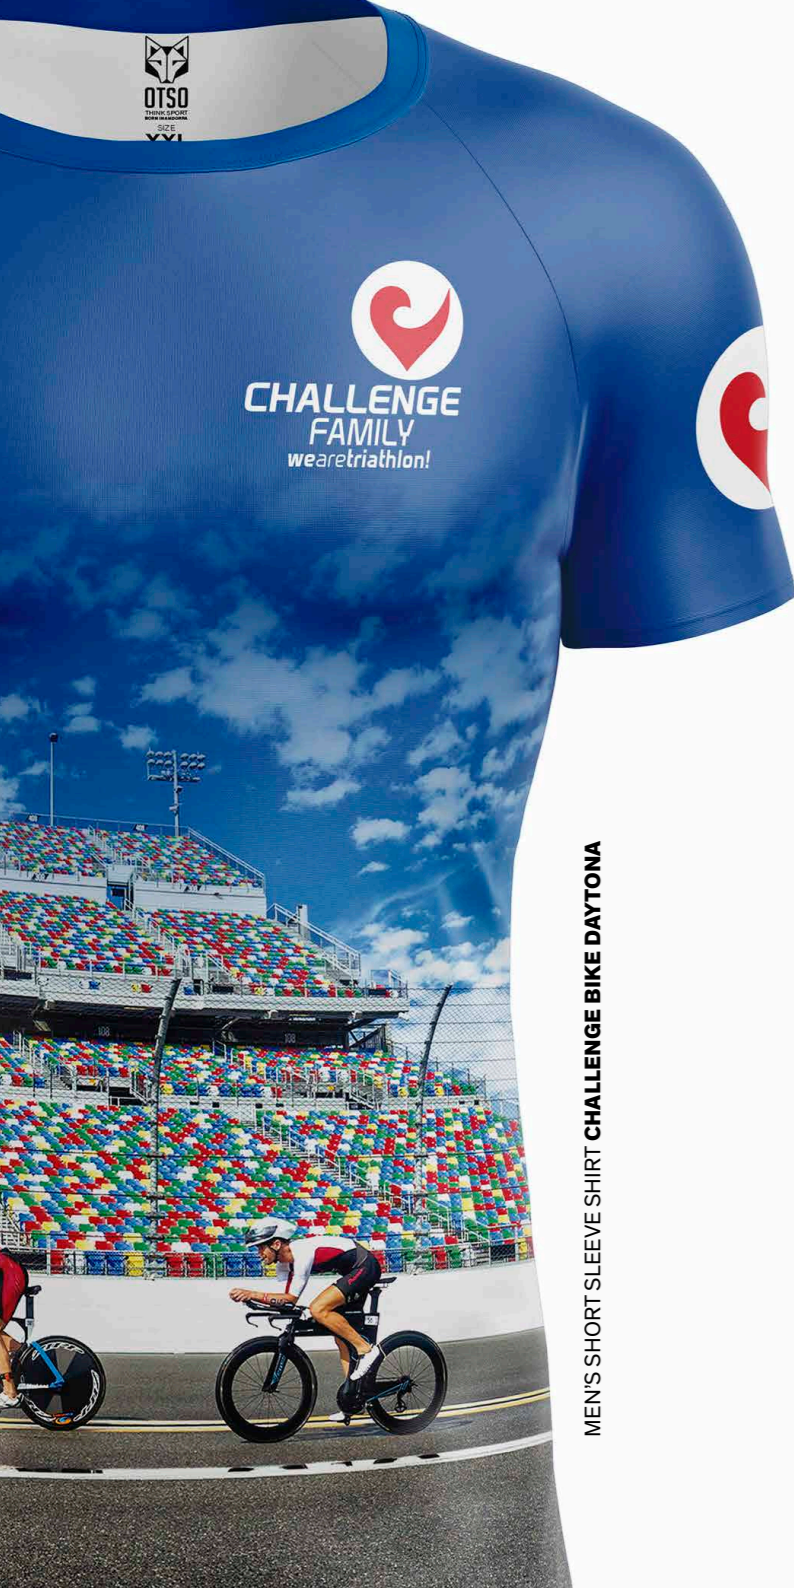

// WATERPROOF JACKET

VISOR IRONMAN TANGIER WHITE

// VISOR

VISOR IRONMAN TANGIER BLUE

MEN'S SHORT SLEEVE SHIRT CHALLENGE BIKE DAYTONA

06 CHALLENGE // T-SHIRTS

WOMEN'S SHORT SLEEVE SHIRT
CHALLENGE BIKE RED

MEN'S SHORT SLEEVE SHIRT
CHALLENGE BIKE FOREST