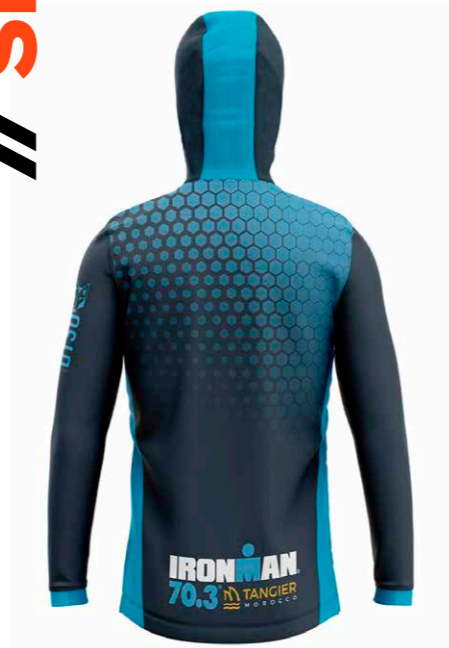

// SPORT HOODIE

SPORT HOODIE **IRONMAN TANGIER GRANITO** BACK